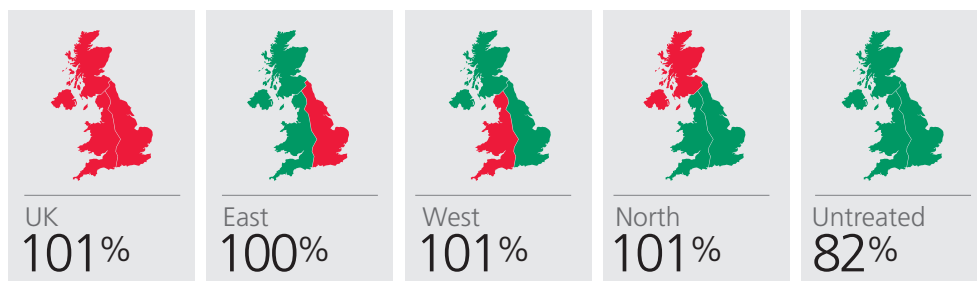

Variety Data: RGT SKYFALL

VARIETY OVERVIEW:

Group 1 milling wheat RGT Skyfall is the UK's most widely grown winter wheat, the first time a milling wheat has achieved this for more than a quarter of a century. Its combination of high yields, excellent quality and good functionality has made it an out-and-out favourite among UK milling wheat growers and end users. RGT Skyfall has also taken a large share of the UK feed wheat market, thanks to its high output, good straw characteristics and very strong agronomics.

YIELD:

AGRONOMICS:

Ripening	0
Height	82
% Lodging +	8
% Lodging -	8
Spec weight	77.9

DISEASE:

Mildew	6
Yellow Rust	6
Brown Rust	9
Septoria	6
Eyespot	6@