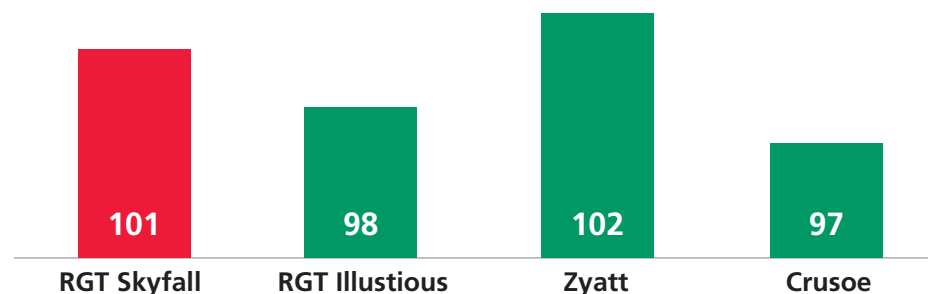

Performance Data: RGT SKYFALL

YIELD PERFORMANCE:

AGRONOMICS PERFORMANCE:

	% Lodging (+pgr)	% Lodging (-pgr)	Height (cm)	Ripening (+/- JB Diego)	Spec Weight
RGT Skyfall	8	8	82	0	77.9
RGT Illustrious	7	8	89	+1	76.8
Zyatt	7	8	84	0	77.7
Crusoe	7	8	81	0	77.3

DISEASE RESISTANCE PERFORMANCE:

	Mildew	Yellow Rust	Brown Rust	Septoria	Eyespot @
RGT Skyfall	6	6	9	6	6@
RGT Illustrious	7	9	7	6	7@
Zyatt	7	7	6	6	[7]@
Crusoe	7	9	3	6	4

Let's talk **01799 533700** • ragtseeds.co.uk

RAGT Seeds Ltd. Grange Road, Ickleton, Essex CB10 1TA.

Grow to expect the best