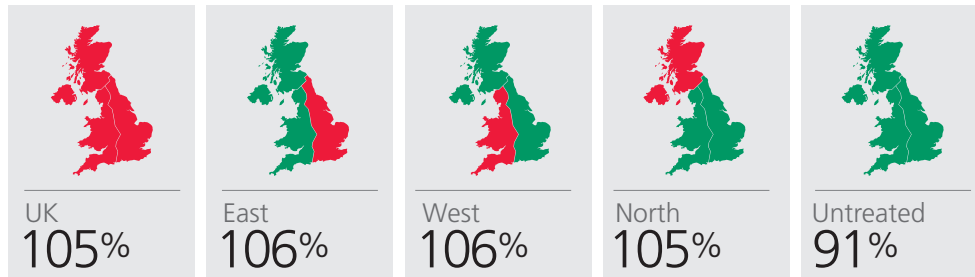

Variety Data: RGT PLANET

VARIETY OVERVIEW:

RGT Planet is the highest yielding fully approved spring barley on the Recommended List and produces excellent quality grain. It is the leading spring barley in the UK and on course to be the most widely grown across Europe. RGT Planet is also gaining a strong following among livestock farmers across the UK thanks to its excellent yield and stiff, plentiful straw.

YIELD:

AGRONOMICS:

Ripening	-1
Height	75
-PGR Lodging	7
Brackling	8
Spec weight	67.6

DISEASE:

Mildew	9
Yellow Rust	[4]
Brown Rust	4
Rhynchosporium	6
Ramularia	8

QUALITY:

% Screenings 2.25mm	1.6
% Screening 2.5mm	4.2
Hot Water Ex	314.7
% Nitrogen Content	1.39