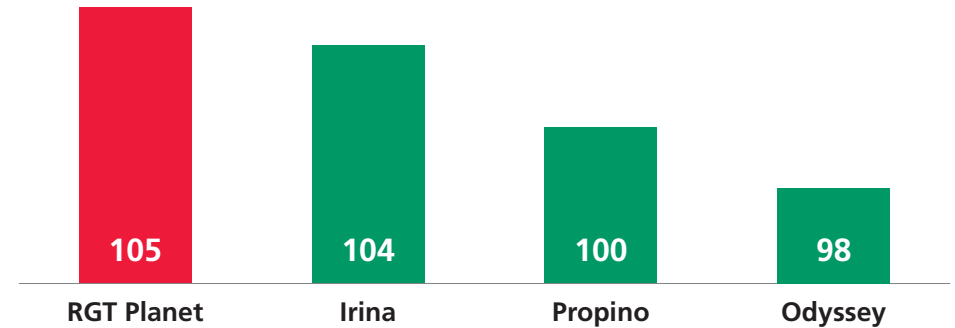

Performance Data: RGT PLANET

YIELD PERFORMANCE:

AGRONOMICS PERFORMANCE:

	Lodging (-Pgr)	Height (cm)	Ripening (+/- Concerto)	Brackling	Spec Weight
RGT Planet	7	75	-1	8	67.6
Irina	8	71	-1	9	65.8
Propino	7	77	-1	8	68.0
Odyssey	6	75	0	8	68.0

DISEASE RESISTANCE PERFORMANCE:

	Mildew	Yellow Rust	Brown Rust	Rhyncho	Ramularia
RGT Planet	9	[4]	4	6	8
Irina	9	[6]	4	5	7
Propino	6	4	5	6	6
Odyssey	9	8	3	5	6

Let's talk **01799 533700** • ragtseeds.co.uk

RAGT Seeds Ltd. Grange Road, Ickleton, Essex CB10 1TA.

Grow to expect the best