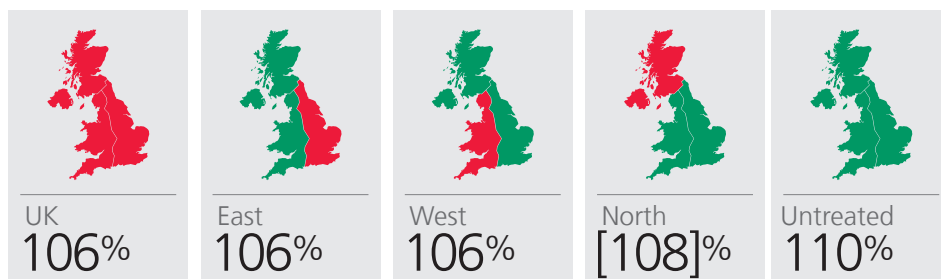

AT THE ROOT OF THE BEST G4 FEED VARIETIES.

Grow to expect the best

Name: RGT GRAVITY

Species: **WINTER WHEAT**

End market: **FEED**

Type: **GROUP 4 (HARD)**

CHARACTERISTICS:

- > Highest yielding in the UK
- > Highest yielding first wheat and second wheat
- > Highest yielding on heavy and light soils
- > Highest yielding in all regions
- > OWBM resistant

RGT Gravity
AHDB Recommended List 2018

Variety Data: RGT GRAVITY

VARIETY OVERVIEW:

RGT Gravity is the highest yielding winter wheat in the UK. It gained automatic promotion to the latest 2018/19 AHDB Recommended List as a result, the first time a feed variety has achieved that for over a decade. This hard group 4 variety has proved very consistent, outperforming all other varieties in NL1 and NL2 and during its RL trial year. It goes onto the list with a clear advantage over any variety currently on the RL. Widespread uptake by seed producers this autumn will mean there will be enough seed to satisfy potentially very high demand next autumn.

YIELD:

AGRONOMICS:

Ripening	+1
Height	86
% Lodging +PGR	7.2
% Lodging -PGR	6.9
Spec weight	76.8

DISEASE:

Mildew	4
Yellow Rust	8
Brown Rust	6
Septoria	5.2
Eyespot	[4]
OWBM Resistance	R

Performance Data: RGT GRAVITY