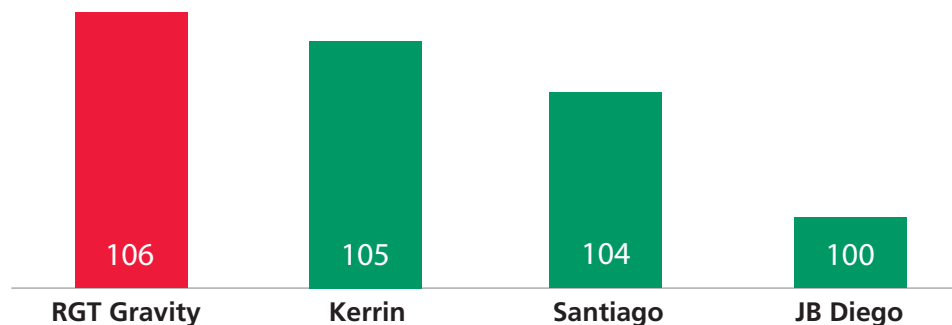

RGT Gravity
AHDB Recommended List 2018

Variety Data: RGT GRAVITY

VARIETY OVERVIEW:

RGT Gravity is the highest yielding winter wheat in the UK. It gained automatic promotion to the latest 2018/19 AHDB Recommended List as a result, the first time a feed variety has achieved that for over a decade. This hard group 4 variety has proved very consistent, outperforming all other varieties in NL1 and NL2 and during its RL trial year. It goes onto the list with a clear advantage over any variety currently on the RL. Widespread uptake by seed producers this autumn will mean there will be enough seed to satisfy potentially very high demand next autumn.

YIELD:

AGRONOMICS:

Ripening	+1
Height	86
% Lodging +PGR	7.2
% Lodging -PGR	6.9
Spec weight	76.8

DISEASE:

Mildew	4
Yellow Rust	8
Brown Rust	6
Septoria	5.2
Eyespot	[4]
OWBM Resistance	R

Performance Data: RGT GRAVITY

YIELD PERFORMANCE:

AGRONOMICS PERFORMANCE:

	% Lodging (+pgr)	% Lodging (-pgr)	Height (cm)	Ripening (+/- JB Diego)	Spec Weight
RGT Gravity	7.2	6.9	86	+1	76.8
Kerrin	6.9	6.8	83	+1	76.6
Santiago	7.4	6.8	84	+2	76.1
JB Diego	7.6	7.0	87	0	78.4