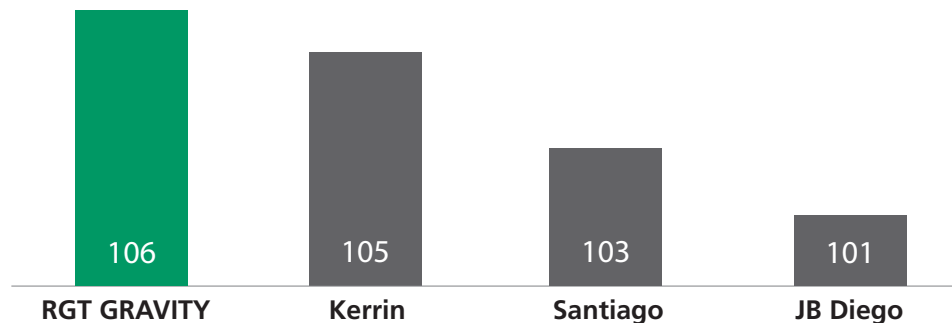

RGT Gravity
AHDB Recommended List 2018

Variety Data: RGT GRAVITY

VARIETY OVERVIEW:

RGT Gravity is the highest yielding winter wheat in the UK. It gained automatic promotion to the latest 2018/19 AHDB Recommended List as a result, the first time a feed variety has achieved that for over a decade. This hard group 4 variety has proved very consistent, outperforming all other varieties in NL1 and NL2 and during its RL trial year. It goes onto the list with a clear advantage over any variety currently on the RL. Widespread uptake by seed producers this autumn will mean there will be enough seed to satisfy potentially very high demand next autumn.

YIELD:

AGRONOMICS:

Ripening	+1
Height	86
Lodging +PGR	7
Lodging -PGR	7
Spec weight	76.8

DISEASE:

Mildew	4
Yellow Rust	8
Brown Rust	6
Septoria	5.2
Eyespot	[4]
OWBM Resistance	R

Performance Data: RGT GRAVITY

YIELD PERFORMANCE:

AGRONOMICS PERFORMANCE:

	Lodging (+pgr)	Lodging (-pgr)	Height (cm)	Ripening (+/- JB Diego)	Spec Weight
RGT GRAVITY	7	7	86	+1	76.8
Kerrin	7	7	83	+1	76.6
Santiago	7	7	85	+2	76.1
JB Diego	8	7	87	0	78.4