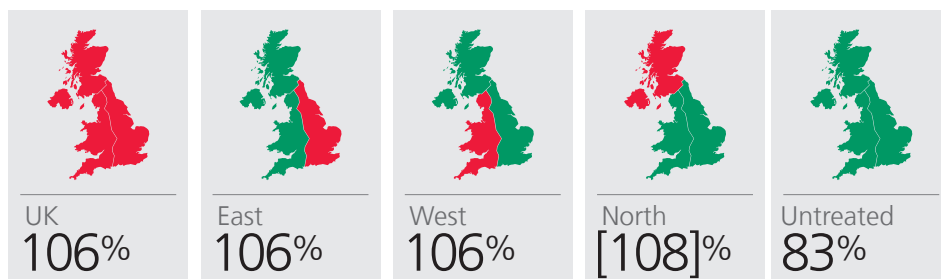

AT THE ROOT OF THE BEST G4 FEED VARIETIES.

Grow to expect the best

Name: RGT GRAVITY

Species: **WINTER WHEAT**

End market: **FEED**

Type: **GROUP 4 (HARD)**

CHARACTERISTICS:

- > Highest yielding in the UK
- > Highest yielding first wheat and second wheat
- > Highest yielding on heavy and light soils
- > Highest yielding in all regions
- > OWBM resistant

RGT Gravity
AHDB Recommended List 2018

Variety Data: RGT GRAVITY

VARIETY OVERVIEW:

RGT Gravity is the highest yielding winter wheat in the UK. It gained automatic promotion to the latest 2018/19 AHDB Recommended List as a result, the first time a feed variety has achieved that for over a decade. This hard group 4 variety has proved very consistent, outperforming all other varieties in NL1 and NL2 and during its RL trial year. It goes onto the list with a clear advantage over any variety currently on the RL. Widespread uptake by seed producers this autumn will mean there will be enough seed to satisfy potentially very high demand next autumn.

YIELD:

AGRONOMICS:

Ripening	+1
Height	86
Lodging +PGR	7
Lodging -PGR	7
Spec weight	76.8

DISEASE:

Mildew	4
Yellow Rust	8
Brown Rust	6
Septoria	5.2
Eyespot	[4]
OWBM Resistance	R

Performance Data: RGT GRAVITY