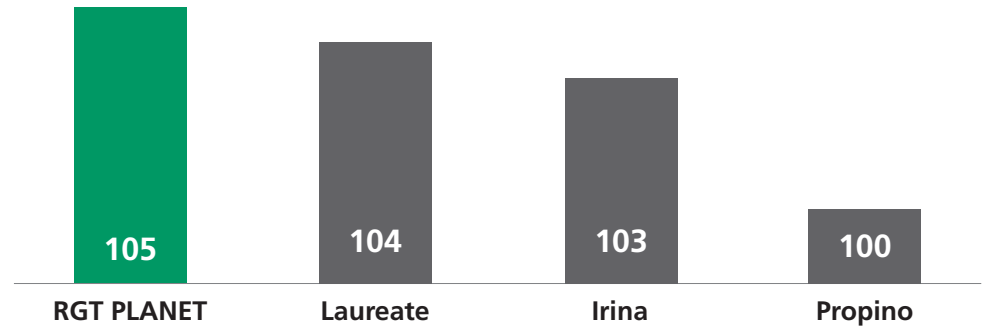

Performance Data: RGT PLANET

YIELD PERFORMANCE:

AGRONOMICS PERFORMANCE:

	Lodging (-Pgr)	Height (cm)	Ripening (+/- Concerto)	Brackling	Spec Weight
RGT PLANET	7	75	0	8	68.1
Laureate	7	73	+1	8	66.6
Irina	8	71	0	9	66.3
Propino	7	77	-1	8	68.7

DISEASE RESISTANCE PERFORMANCE:

	Mildew	Yellow Rust	Brown Rust	Rhyncho	Ramularia
RGT PLANET	9	[5]	4	6	6
Laureate	8	[6]	5	6	6
Irina	8	[6]	4	5	6
Propino	6	3	5	5	6

Let's talk **01799 533700** • ragtseeds.co.uk

RAGT Seeds Ltd. Grange Road, Ickleton, Essex CB10 1TA.

Grow to expect the best