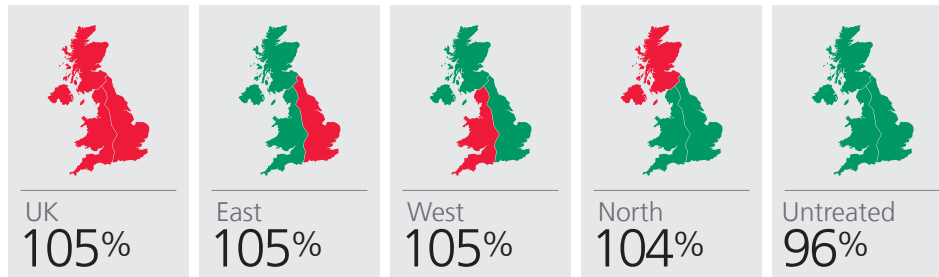

Variety Data: RGT PLANET

VARIETY OVERVIEW:

RGT Planet is the highest yielding spring barley on the Recommended List that is fully approved for brewing use. It has cemented its number 1 position after another good year in the field and in trials. It is agronomical strong and produces excellent quality grain, traits that have helped it become the leading spring barley in the UK. It will also be the most widely grown spring barley variety across Europe in 2018, providing plenty of opportunities for growers to market their grain. RGT Planet has become widely accepted by end users across the whole of Europe after the early acceptance by the IBD, CBMO and Heineken. RGT Planet is also gaining a strong following among livestock farmers across the UK thanks to its excellent yield and stiff, plentiful straw.

YIELD:

AGRONOMICS:

Ripening	0
Height	75
-PGR Lodging	7
Brackling	8
Spec weight	68.1

DISEASE:

Mildew	9
Yellow Rust	[5]
Brown Rust	4
Rhynchosporium	6
Ramularia	6

QUALITY:

% Screenings 2.25mm	1.3
% Screening 2.5mm	3.5
% Nitrogen Content	1.40